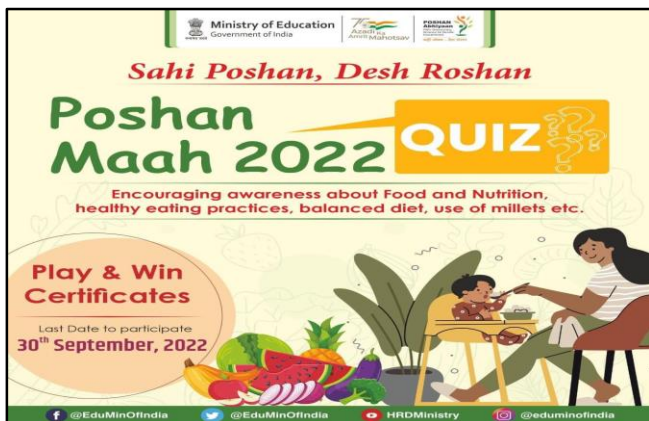

Activity 1

As part of the ongoing activities all the student teachers of B.Ed. (2021-23) & B.Ed. Spl. Ed.(2021-23) and Faculty members have participated in the online quiz organized by the Ministry of Education in month of September,2022.

The activity aims to encourage awareness about food and nutrition, healthy eating practices and balanced diet, etc.

Quiz link- Visit: <https://quiz.mygov.in/quiz/poshan-maah-2022-quiz/>

All the 73 participants and faculties have received the certificates after completion of the online quiz and gain knowledge about the food, nutrition, health and balanced diet.

Activity 2

Inter House Video Competition is organized by AIE NSS Cell on theme of Traditional Foods for Women and Children in Tribal Areas. All the video has been uploaded on AIE YouTube Channel to motivate our student teachers. The best video was awarded with the E-certificates.

Pragya House : <https://youtu.be/aYn5womr5Rw>

Pratigya House : <https://youtu.be/aaPNwpDkM3w>

Pragyanam House : <https://youtu.be/EUxKPWCdFf0>

Pratishtha House : <https://youtu.be/4HnZ9XEBZOY>

Learning Outcomes- Students have learnt about the nutrition's, balanced diet importance and various sources of traditional foods nutrition for children's and Women's

Glimpse of the Activities-

Poster for Poshan Maah